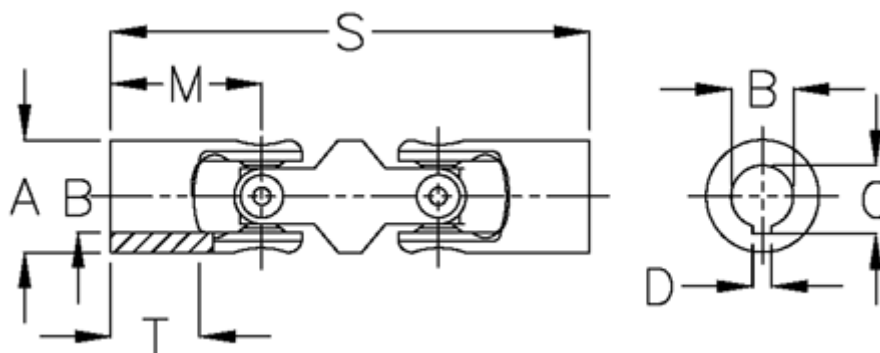

Article number: 07625303

Description: Double cross joint w/needle bearing  
0.625.303

## Measures

A	= 25
B H7	= 16
C	= 18.3
D	= 5
M	= 37
MD max N m	= 20
s	= 104
T	= 22